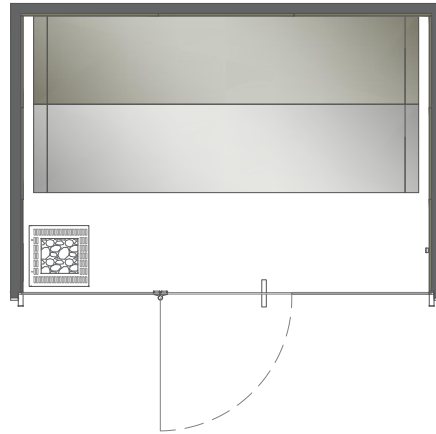

B

C

SPORT COLLECTION: SAUNA

dim.
150X150X237 h cm

print scale/A4
1:50

issue
05/2024

SPORT COLLECTION: SAUNA

dim.
195X150X237 h cmprint scale/A4
1:50issue
05/2024

SPORT COLLECTION: SAUNA	dim. 195X195X237 h cm	print scale/A4 1:50	issue 05/2024
-------------------------	--------------------------	------------------------	------------------

A

A.1

SPORT COLLECTION: SAUNA

dim.
285X285X237 h cm

print scale/A4
1:50

issue
05/2024

SPORT COLLECTION: SAUNA

dim.
285X375X237 h cmprint scale/A4
1:50issue
05/2024