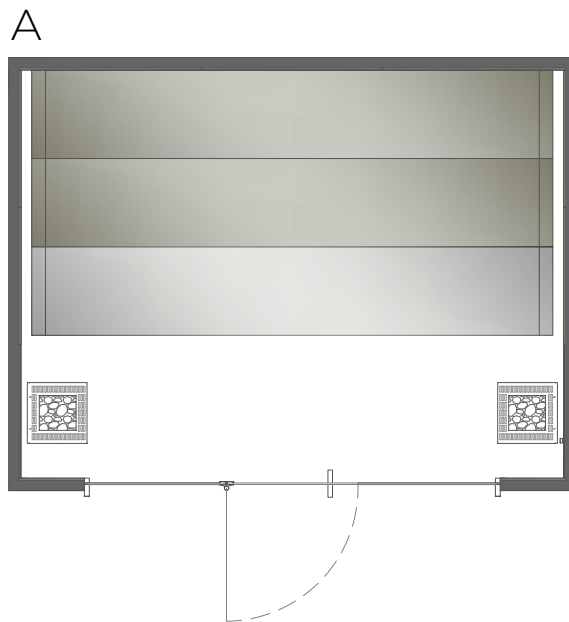

B

C

SPORT COLLECTION: SAUNA

dim.
150X150X237 h cm

print scale/A4
1:50

issue
05/2024

SPORT COLLECTION: SAUNA

dim.
195X150X237 h cmprint scale/A4
1:50issue
05/2024

SPORT COLLECTION: SAUNA	dim. 195X195X237 h cm	print scale/A4 1:50	issue 05/2024
-------------------------	--------------------------	------------------------	------------------

A

A.1

SPORT COLLECTION: SAUNA

dim.
285X285X237 h cm

print scale/A4
1:50

issue
05/2024

SPORT COLLECTION: SAUNA

dim.
285X375X237 h cmprint scale/A4
1:50issue
05/2024