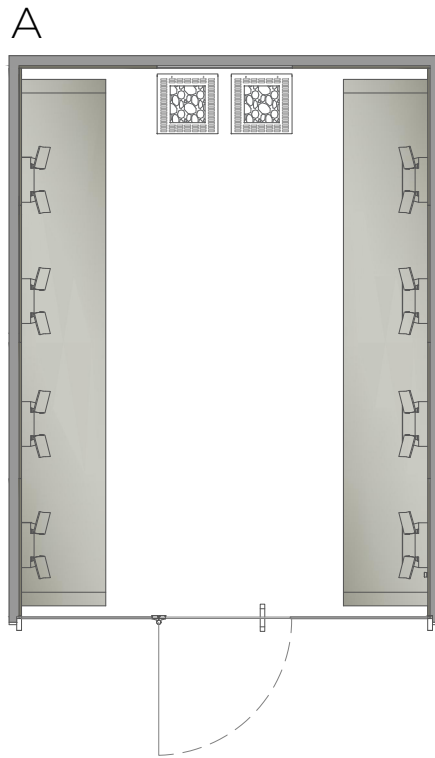

B

C

SPORT COLLECTION: INFRARED CABIN

dim.
195X150X237 h cmprint scale/A4
1:50issue
05/2024

SPORT COLLECTION: INFRARED CABIN	dim. 195X195X237 h cm	print scale/A4 1:50	issue 05/2024
----------------------------------	--------------------------	------------------------	------------------

A

A1

SPORT COLLECTION: INFRARED CABIN

dim.
285X285X237 h cmprint scale/A4
1:50issue
05/2024

SPORT COLLECTION: INFRARED CABIN

dim.
285X375X237 h cm

print scale/A4
1:50

issue
05/2024