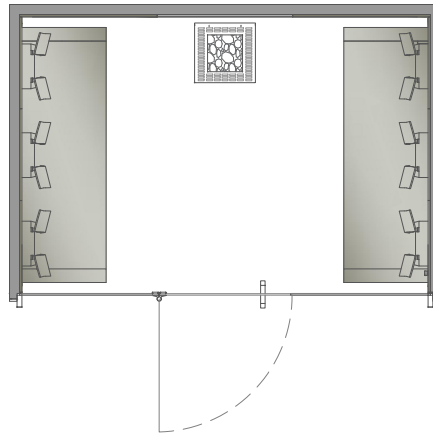

B

C

SPORT COLLECTION: INFRARED CABIN

dim.
195X150X237 h cmprint scale/A4
1:50issue
05/2024

SPORT COLLECTION: INFRARED CABIN	dim. 195X195X237 h cm	print scale/A4 1:50	issue 05/2024
----------------------------------	--------------------------	------------------------	------------------

A

A1

SPORT COLLECTION: INFRARED CABIN

dim.
285X285X237 h cmprint scale/A4
1:50issue
05/2024

SPORT COLLECTION: INFRARED CABIN

dim.
285X375X237 h cm

print scale/A4
1:50

issue
05/2024